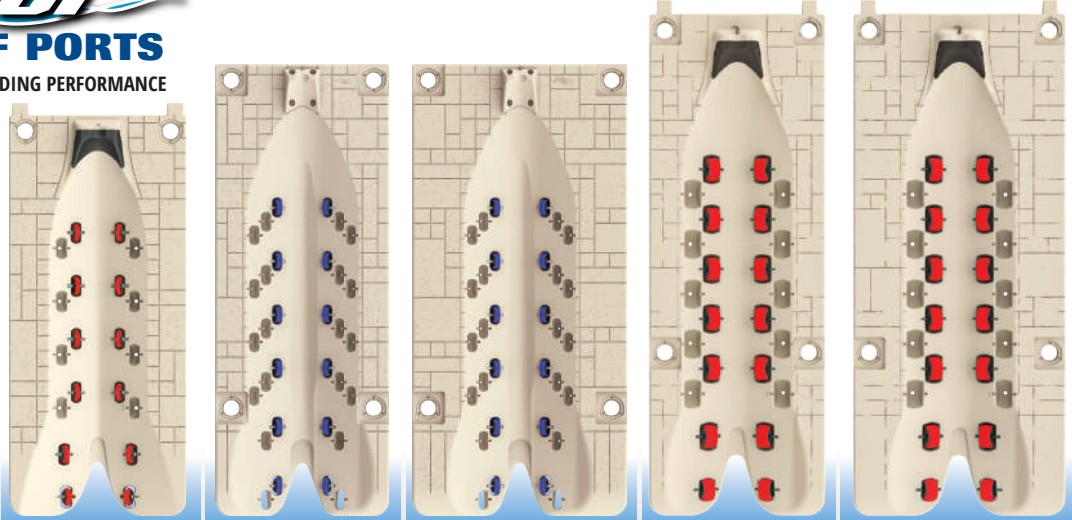

DRIVE ON/ROLL OFF PORTS
WITH INDEPENDENT WHEEL SYSTEM FOR OUTSTANDING PERFORMANCE

PWC PORTS COMPARISON CHART

PWC PORTS	APEX SPORT	SLX5	SLX6	APEX A5	APEX A6
MOLDED-IN BOW STOP WITH RUBBER OVERLAY	★			★	★
BOW STOP INCLUDED		★	★		
STAINLESS STEEL QUICK CLIP CHAIN	★			★	★
MOLDED-IN DIRECT CONNECT MOUNTS	★			★	★
PORT TO PORT CONNECTION OPTION		★	★	★	★
SIDE MOUNTING OPTION		★	★	★	★
ACCOMMODATE BUOYANCY BOOSTERS		★	★	★	★
WEIGHT	80 kg	130 kg	145 kg	135 kg	155 kg
WEIGHT CAPACITY	410 kg	680 kg	910 kg	775 kg	1000 kg
DIMENSIONS IN CM	150 W x 335 L	150 W x 390 L	185 W x 390 L	150 W x 437 L	185 W x 437 L
WHEEL POCKETS	20	32	32	24	24
ACCOMMODATE 15cm AND 20cm WHEELS				★	★
FLAGSTONE PATTERN	★	★	★	★	★
EPS FOAM FILLED CORE	★	★	★	★	★
LISTED PRICE 2021	21.900 NOK	25.900NOK	27.900 NOK	31.900 NOK	33.900 NOK
PART NR	301901	301890	301891	301902	301903