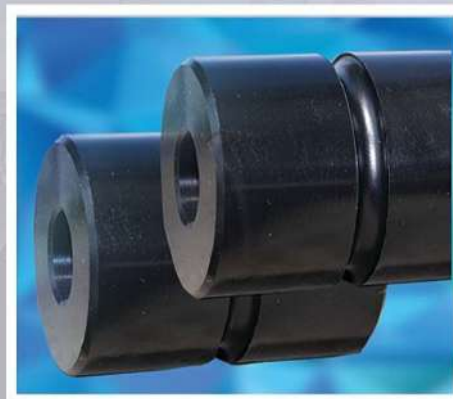

GOLDEN

JS1400

JS1400

VANTA TECH

HAND-CRANK LIFT

JS1400

GOLDEN
Boat Lifts

FOLLOW US!

To learn more about our JS1400 Lift call our team of experts at +47 45 43 42 80 or visit us on the web: www.nordicboatlifts.no

CAPACITY: 635 KG
PRICE: 39.900 NOK ink mva

Heavy Duty
Stainless Steel
Winch

Nylatron Carriage
Rollers

Option: 51 cm
Round Wheel
with Spinning
Knob
1.990 NOK

Optional
AC/DC Motor

305 cm
Lift Track

Standard 10 cm
Aluminum Bunks

Delivered by

NORDIC
BOAT LIFT

- Custom track extrusion
- Compact design to save dock space
- Aluminum / stainless steel construction
- Reinforced carriage for max load stability
- 4,7 mm stainless steel 3 part cable with machined aluminum pulleys
- Optional AC/DC motor/gear drive has keypad security control switch