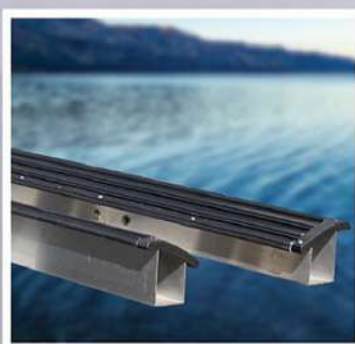

GOLDEN

JS1400

JS1400

VANTA TECH

HAND-CRANK LIFT

JS1400

GOLDEN
Boat Lifts

FOLLOW US!

Nylatron Carriage
Rollers

Option: 51 cm
Round Wheel
with Spinning
Knob
1.990 NOK

Optional
AC/DC Motor

305 cm
Lift Track

Standard 10 cm
Aluminum Bunks

Delivered by

NORDIC
BOAT LIFT

- Custom track extrusion
- Compact design to save dock space
- Aluminum / stainless steel construction
- Reinforced carriage for max load stability
- 4,7 mm stainless steel 3 part cable with machined aluminum pulleys
- Optional AC/DC motor/gear drive has keypad security control switch